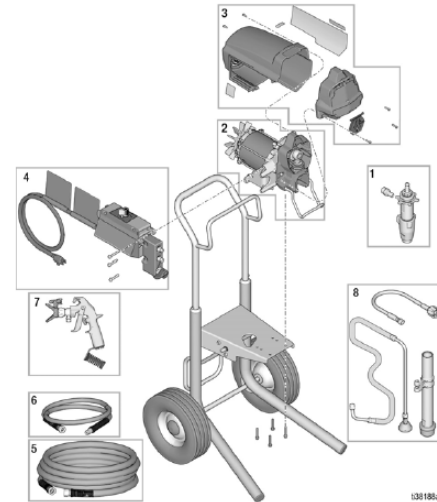

Parts List - 25R793 Cart Airless Sprayer

Ref. Part	Description	Qty.	Ref. Part	Description	Qty.
1	25R916 KIT, pump	1	16A005	FITTING, 1/4NPSMx 1/4 NPT, SST (not shown)	1
2	25R917 KIT, motor, drive	1	▲ 19Y883	LABEL, warning, cord	1
3	25R918 KIT, enclosures	1	▲ 222385	CARD, medical alert, EN, ES, FR (not shown)	1
4	25R919 KIT, control assembly	1	▲ 19Y894	LABEL, warning, cord	1
5	240794 HOSE, 1/4 in x 50 ft	2			
6	25C828 HOSE, 1/8 in x 4-1/2 ft	2			
7	25R874 GUN, SaniSpray HP	2			
8	25R899 KIT, suction, hoses	1			
	25R872* SEALS, gun, polymer (5-pack) (not shown)				
	26B143 EXTENSION, 15 in (not shown)	2